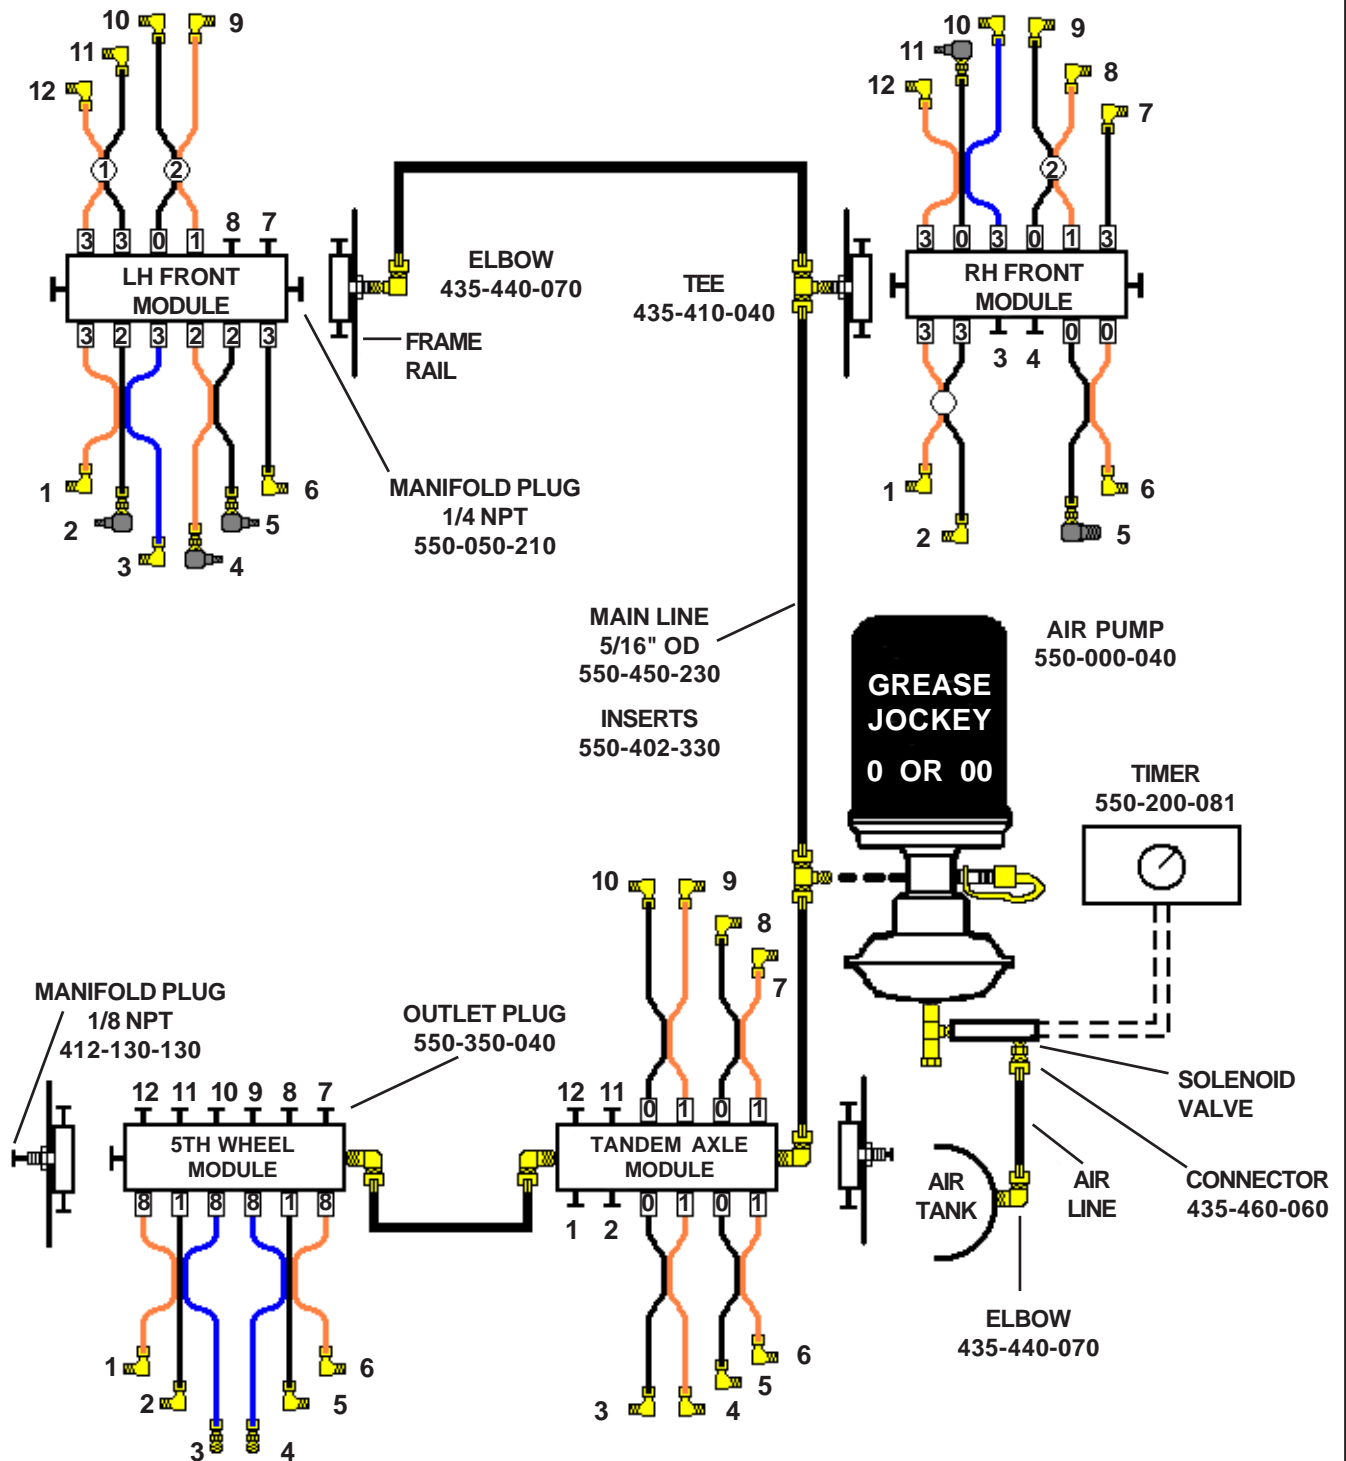

Typical Layout for Tandem Axle Tractor with 5th Wheel

KIT #550-500-155 – Standard Tandem Axle Tractor Kit

LEFT HAND FRONT MODULE - 550-304-390

POINT #	DESCRIPTION	METER SIZE	TUBE COLOR	BUNDLE & MARKING	RECOMMENDED FITTING P/N
1	KING PIN UPPER	3	ORANGE	3-TUBE UNMARKED	435-440-030 ELBOW
2	TIE ROD	2	BLACK		550-400-800 ELB. & 435-460-030 CONN.
3	KING PIN LOWER	3	BLUE		435-440-030 ELBOW
4	DRAG LINK	2	ORANGE	2-TUBE UNMARKED	550-400-800 ELB. & 435-460-030 CONN
5	DRAG LINK	2	BLACK		550-400-800 ELB. & 435-460-030 CONN
6	SPRING PIN	3	BLACK	UMARKED	435-440-030 ELBOW
7	PLUG				
8	PLUG				
9	SLACK ADJUSTER	1	ORANGE	2-TUBE #2	435-440-030 ELBOW
10	"S" CAM	0	BLACK		435-440-030 ELBOW
11	SPRING SHACKLE	3	BLACK	2-TUBE #1	435-440-030 ELBOW
12	SPRING SHACKLE	3	ORANGE		435-440-030 ELBOW

RIGHT HAND FRONT MODULE - 550-304-400

POINT #	DESCRIPTION	METER SIZE	TUBE COLOR	BUNDLE & MARKING	RECOMMENDED FITTING P/N
1	SPRING SHACKLE	3	ORANGE	2-TUBE #1	435-440-030 ELBOW
2	SPRING SHACKLE	3	BLACK		435-440-030 ELBOW
3	PLUG				
4	PLUG				
5	CLUTCH C/SHAFT LH	0	BLACK	2-TUBE UNMARKED	509-110-000 ST ELB & 435-460-030 CONN
6	CLUTCH C/SHAFT RH	0	ORANGE		435-440-030 ELBOW
7	SPRING PIN	3	BLACK	UMARKED	435-440-030 ELBOW
8	SLACK ADJUSTER	1	ORANGE	2-TUBE #2	435-440-030 ELBOW
9	"S" CAM	0	BLACK		435-440-030 ELBOW
10	KING PIN LOWER	3	BLUE	3-TUBE UNMARKED	435-440-030 ELBOW
11	TIE ROD	0	BLACK		550-400-800 ELB & 435-460-030 CONN
12	KING PIN UPPER	3	ORANGE		435-440-030 ELBOW

TANDEM AXLE MODULE - 550-304-410

POINT #	DESCRIPTION	METER SIZE	TUBE COLOR	BUNDLE & MARKING	RECOMMENDED FITTING P/N
1	PLUG				
2	PLUG				
3	"S" CAM	0	BLACK	2-TUBE UNMARKED	435-440-030 ELBOW
4	SLACK ADJUSTER	1	ORANGE		435-440-030 ELBOW
5	"S" CAM	0	BLACK	2-TUBE UNMARKED	435-440-030 ELBOW
6	SLACK ADJUSTER	1	ORANGE		435-440-030 ELBOW
7	SLACK ADJUSTER	1	ORANGE	2-TUBE UNMARKED	435-440-030 ELBOW
8	"S" CAM	0	BLACK		435-440-030 ELBOW
9	SLACK ADJUSTER	1	ORANGE	2-TUBE UNMARKED	435-440-030 ELBOW
10	"S" CAM	0	BLACK		435-440-030 ELBOW
11	PLUG				
12	PLUG				